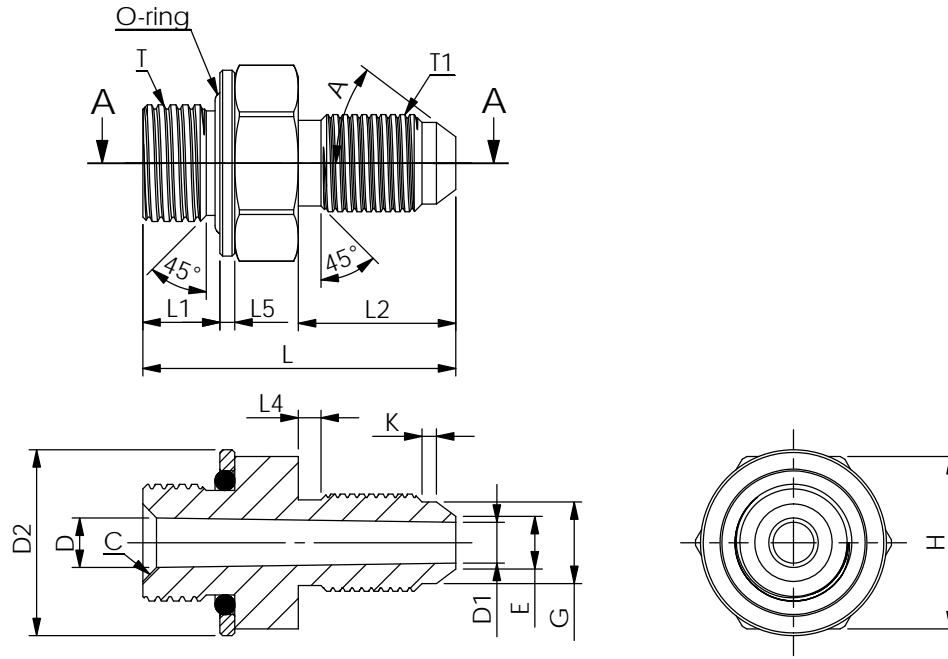

ADJUSTABLE ELBOW (90°) FITTINGS

Unit : mm

CODE NO.	T	T1	L (±0.1)	L1 (±0.1)	L2 (±0.1)	L3 (±0.1)	L4 (±0.1)	A	B (±0.1)	C	D (±0.1)	E (±0.1)	F (±0.1)	G
W801501-01	1/4"PF(G)	1/4"PF(G)	26.5	32.5	17.5	22.0	7.0	30°	1.6	10.2	11.1	7.0	10.5	14.0
W801501-03	1/4"PF(G)	7/16"-20UNF (SAE04)	26.5	31.5	16.0	22.0	7.0	37°	1.6	10.2	11.2	5.8	9.0	14.0
W801502-01	3/8"PF(G)	1/4"PF(G)	30.0	37.0	17.5	24.0	8.0	30°	1.6	10.4	14.4	7.0	10.5	19.0
W801502-02	3/8"PF(G)	3/8"PF(G)	30.0	37.0	18.0	24.0	8.0	30°	1.8	10.4	14.4	10.0	14.2	19.0
W801502-03	3/8"PF(G)	7/16"-20UNF (SAE04)	30.0	37.0	16.0	24.0	8.0	37°	1.6	10.4	14.4	5.8	9.0	19.0
W801502-04	3/8"PF(G)	9/16"-18UNF (SAE06)	30.0	37.0	17.0	24.0	8.0	37°	1.8	10.2	14.4	8.5	12.0	19.0

Series **ELBOW (90°) FITTINGS**
**FITTINGS
DIMENSIONS**

Rev.090831

STRAIGHT FITTINGS

Unit : mm

CODE NO.	T	T1	L (±0.1)	L1 (±0.1)	L2 (±0.1)	L4 (±0.1)	L5 (^{+0.00} _{-0.04})	A	D	D1	D2 (±0.05)	E (±0.1)	G (±0.1)	K (±0.1)	C	H
W801503-01	1/4"PF(G)	1/4"PF(G)	34.0	8.5	16.0	3.0	1.64	30°	6.5	5.5	20.5	7.0	11.0	1.6	1.5	19.0
W801503-03	1/4"PF(G)	7/16"-20UNF (SAE04)	34.5	8.5	17.4	2.5	1.64	37°	5.5	4.5	20.5	5.8	9.0	1.6	1.5	19.0
W801504-01	3/8"PF(G)	1/4"PF(G)	34.8	9.3	16.0	3.0	1.64	30°	6.5	5.5	24.0	7.0	11.0	1.6	1.5	21.0
W801504-02	3/8"PF(G)	3/8"PF(G)	36.3	9.3	17.5	3.0	1.64	30°	8.5	8.5	24.0	10.0	14.2	1.8	1.5	21.0
W801504-03	3/8"PF(G)	7/16"-20UNF (SAE04)	37.0	9.3	17.7	2.5	1.64	37°	5.5	4.5	24.0	5.8	9.0	1.6	1.5	21.0
W801504-04	3/8"PF(G)	9/16"-18UNF (SAE06)	38.0	9.3	15.0	3.0	1.64	37°	8.5	6.8	24.0	8.5	12.0	1.8	1.5	21.0

Series STRAIGHT FITTINGS

FITTINGS
DIMENSIONS