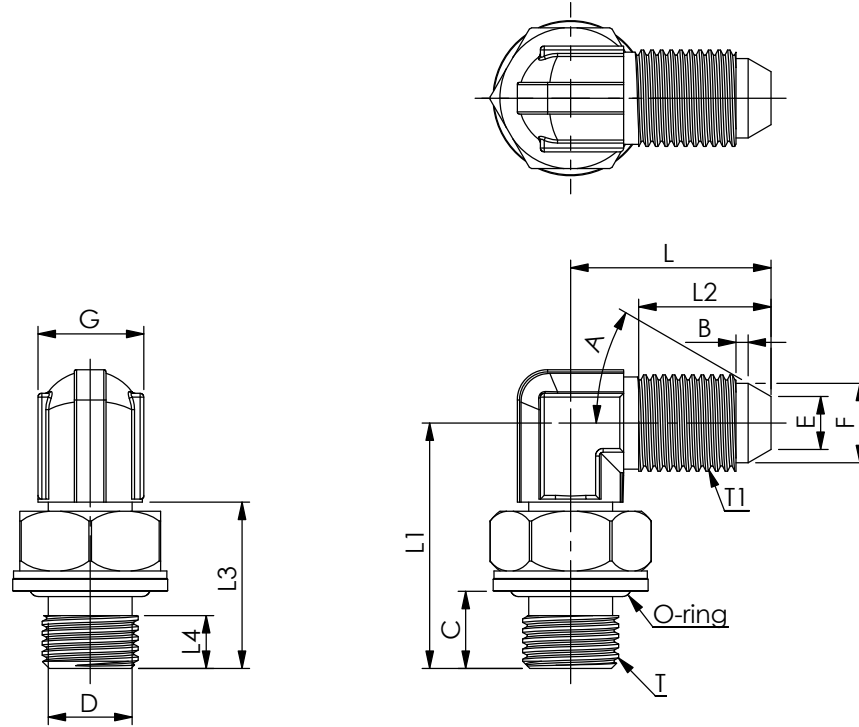

ADJUSTABLE ELBOW (90°) FITTINGS

Unit : mm

CODE NO.	T	T1	L (±0.1)	L1 (±0.1)	L2 (±0.1)	L3 (±0.1)	L4 (±0.1)	A	B (±0.1)	C	D (±0.1)	E (±0.1)	F (±0.1)	G
W801501-01	1/4"PF(G)	1/4"PF(G)	26.5	32.5	17.5	22.0	7.0	30°	1.6	10.2	11.1	7.0	10.5	14.0
W801501-03	1/4"PF(G)	7/16"-20UNF (SAE04)	26.5	31.5	16.0	22.0	7.0	37°	1.6	10.2	11.2	5.8	9.0	14.0
W801502-01	3/8"PF(G)	1/4"PF(G)	30.0	37.0	17.5	24.0	8.0	30°	1.6	10.4	14.4	7.0	10.5	19.0
W801502-02	3/8"PF(G)	3/8"PF(G)	30.0	37.0	18.0	24.0	8.0	30°	1.8	10.4	14.4	10.0	14.2	19.0
W801502-03	3/8"PF(G)	7/16"-20UNF (SAE04)	30.0	37.0	16.0	24.0	8.0	37°	1.6	10.4	14.4	5.8	9.0	19.0
W801502-04	3/8"PF(G)	9/16"-18UNF (SAE06)	30.0	37.0	17.0	24.0	8.0	37°	1.8	10.2	14.4	8.5	12.0	19.0

Series **ELBOW (90°) FITTINGS**
**FITTINGS
DIMENSIONS**

Rev.090831

STRAIGHT FITTINGS

Unit : mm

CODE NO.	T	T1	L (±0.1)	L1 (±0.1)	L2 (±0.1)	L4 (±0.1)	L5 (^{+0.00} _{-0.04})	A	D	D1	D2 (±0.05)	E (±0.1)	G (±0.1)	K (±0.1)	C	H
W801503-01	1/4"PF(G)	1/4"PF(G)	34.0	8.5	16.0	3.0	1.64	30°	6.5	5.5	20.5	7.0	11.0	1.6	1.5	19.0
W801503-03	1/4"PF(G)	7/16"-20UNF (SAE04)	34.5	8.5	17.4	2.5	1.64	37°	5.5	4.5	20.5	5.8	9.0	1.6	1.5	19.0
W801504-01	3/8"PF(G)	1/4"PF(G)	34.8	9.3	16.0	3.0	1.64	30°	6.5	5.5	24.0	7.0	11.0	1.6	1.5	21.0
W801504-02	3/8"PF(G)	3/8"PF(G)	36.3	9.3	17.5	3.0	1.64	30°	8.5	8.5	24.0	10.0	14.2	1.8	1.5	21.0
W801504-03	3/8"PF(G)	7/16"-20UNF (SAE04)	37.0	9.3	17.7	2.5	1.64	37°	5.5	4.5	24.0	5.8	9.0	1.6	1.5	21.0
W801504-04	3/8"PF(G)	9/16"-18UNF (SAE06)	38.0	9.3	15.0	3.0	1.64	37°	8.5	6.8	24.0	8.5	12.0	1.8	1.5	21.0

Series STRAIGHT FITTINGS

FITTINGS
DIMENSIONS